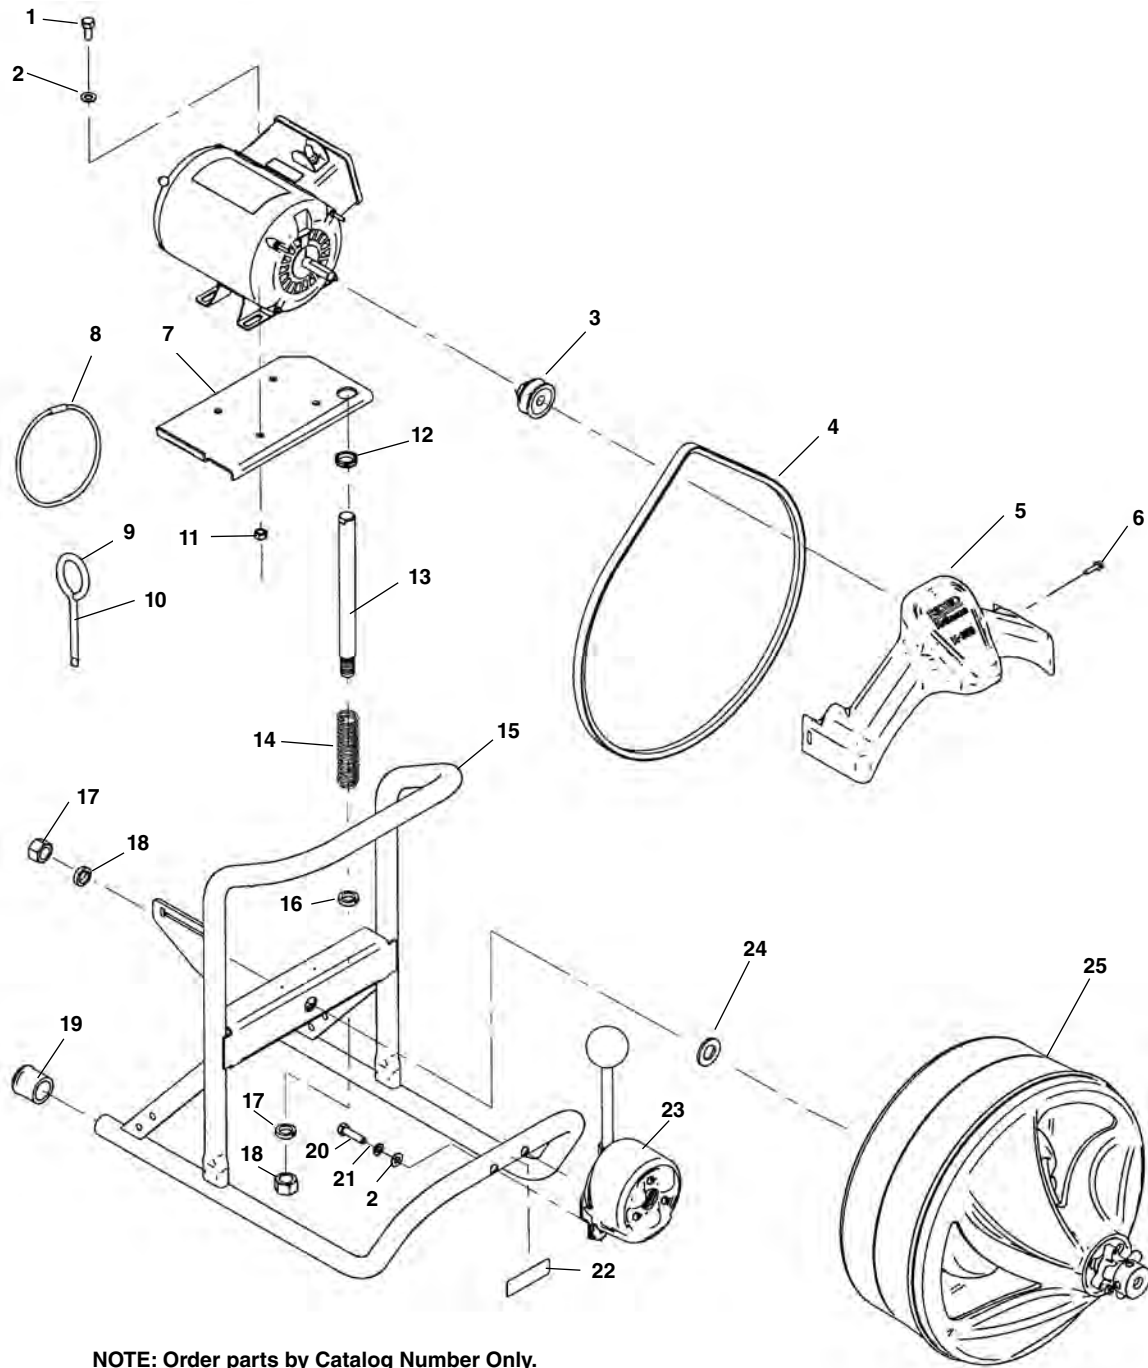

**Main Components**

**NOTE: Order parts by Catalog Number Only.  
DO NOT order by Reference Number.**

Ref. No.	Catalog No.	Description	Ref. No.	Catalog No.	Description
1	37977	Motor Assy 120V 60Hz	13	84512	Spring (2)
2	33082	Motor Pulley	14	37962	Rubber End Cap (2)
3	39557	Wing Nut (2)	15	13617	Hex Nut 5/8" - 11
4	39767	Belt Guard	16	46682	Lock Washer 5/8"
5	37872	Drive Belt	17	59230	3/8" Cable Pin Key
6	47077	Drum Axle Washer	18	59225	1/2" Cable Pin Key
7	37937	Drum Axle	19	96730	Hex Nut 5/16" - 18 (4)
8	84517	Drum Assembly	20	96740	Flat Washer 5/16" (4)
9	37942	Frame	21	33087	Motor Mount
10	37947	Spiral Ring (2)	22	54562	Tool Holder
11	37897	Nylon Washer (2)	23	61130	Hex Bolt
12	37952	Nylon Grommet (4)			

### Main Components

**NOTE: Order parts by Catalog Number Only.  
DO NOT order by Reference Number.**

Ref. No.	Catalog No.	Description	Ref. No.	Catalog No.	Description
1	61130	Hex Screw 5/16" - 18 x 3/4" (4)	14	87002	Compression Spring
2	60065	Flat Washer 5/16" (6)	15	87007	K-380 Frame
3	86987	Pulley w/Set Screw	16	21963	Spacer (Europe & U.K. Only)
4	86977	Belt	17	13617	5/8" - 11 Nut
5	86982	Belt Guard	18	46682	5/8" Lockwasher
6	37907	#10 Screw (5)	19	37962	Rubber Tip (2)
7	86992	Motor Base Plate	20	60515	Hex Screw .31" - 18 x 1.25" (2)
8	54562	Tool Holder	21	60080	11/32" Lockwasher (2)
9	59230	3/8" Pin Key	22	87012	K-380 Label
10	59225	1/2" Pin Key	23	87337	K-380 Power Feed Assembly
11	27517	Lock Nut (4)	24	41790	Flat Washer
12	37952	Split Grommet	25	87077	K-380 Drum Assembly
13	86997	Spring Support Shaft			