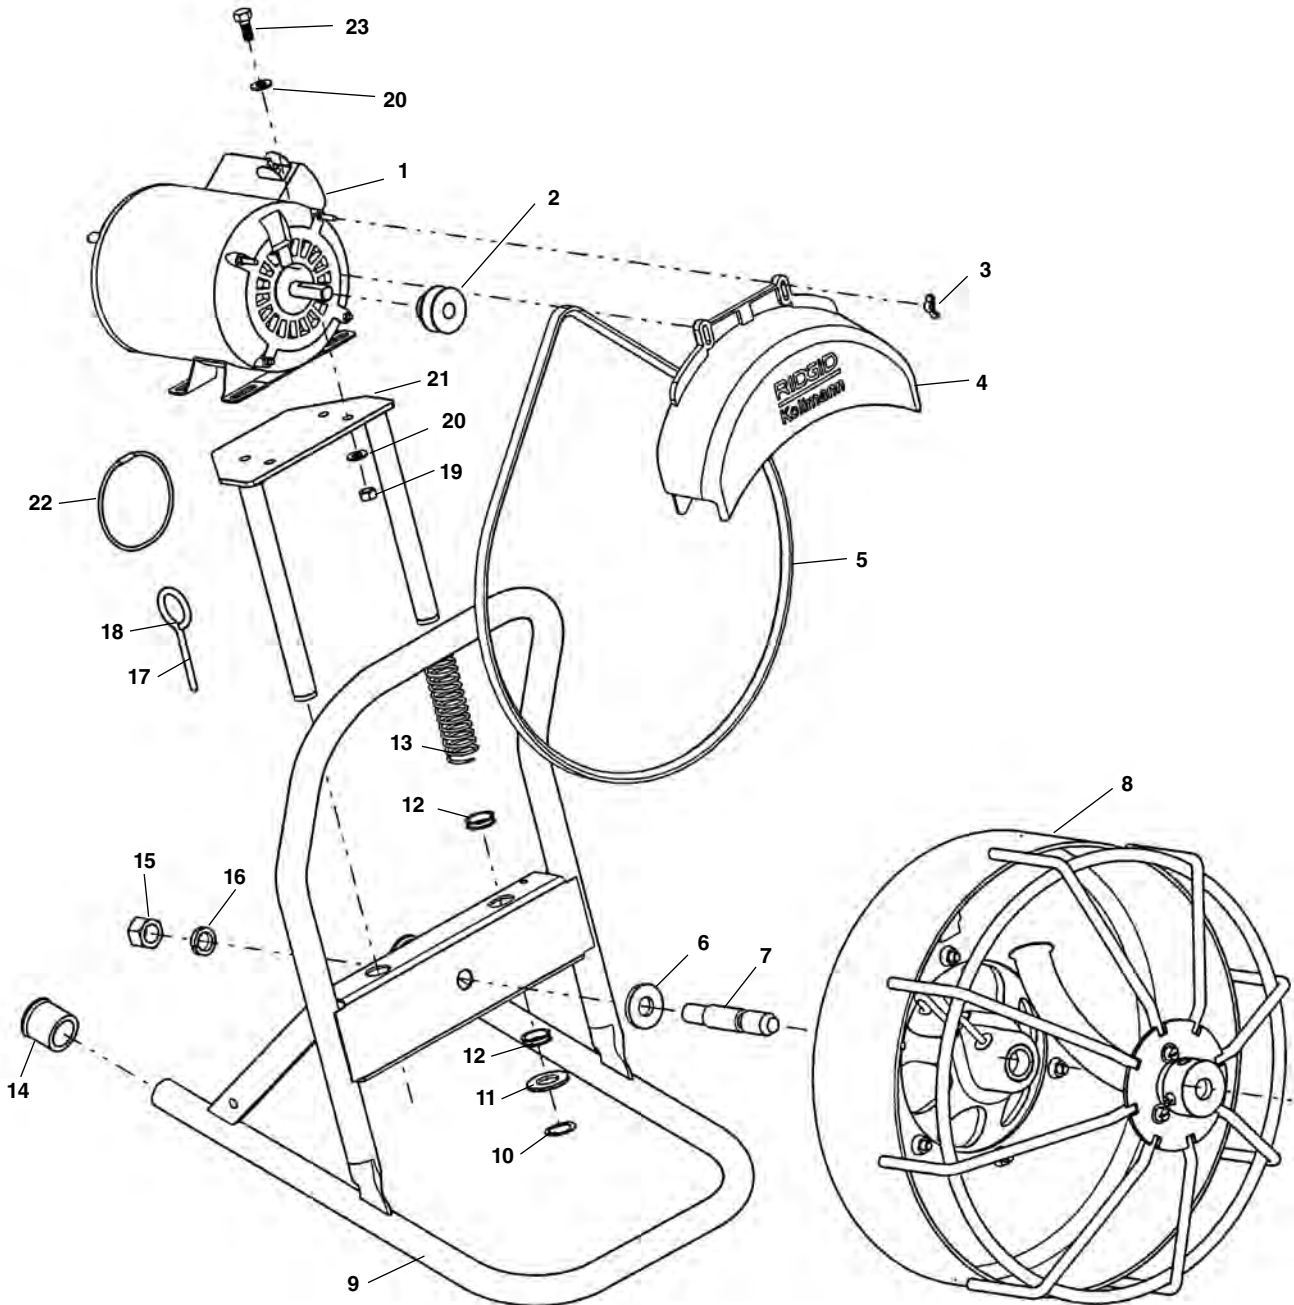

**Main Components**

**NOTE: Order parts by Catalog Number Only.  
DO NOT order by Reference Number.**

Ref. No.	Catalog No.	Description	Ref. No.	Catalog No.	Description
1	37977	Motor Assy 120V 60Hz	13	84512	Spring (2)
2	33082	Motor Pulley	14	37962	Rubber End Cap (2)
3	39557	Wing Nut (2)	15	13617	Hex Nut 5/8" - 11
4	39767	Belt Guard	16	46682	Lock Washer 5/8"
5	37872	Drive Belt	17	59230	3/8" Cable Pin Key
6	47077	Drum Axle Washer	18	59225	1/2" Cable Pin Key
7	37937	Drum Axle	19	96730	Hex Nut 5/16" - 18 (4)
8	84517	Drum Assembly	20	96740	Flat Washer 5/16" (4)
9	37942	Frame	21	33087	Motor Mount
10	37947	Spiral Ring (2)	22	54562	Tool Holder
11	37897	Nylon Washer (2)	23	61130	Hex Bolt
12	37952	Nylon Grommet (4)			

### Main Components

**NOTE: Order parts by Catalog Number Only.  
DO NOT order by Reference Number.**

Ref. No.	Catalog No.	Description	Ref. No.	Catalog No.	Description
1	61130	Hex Screw 5/16" - 18 x 3/4" (4)	14	87002	Compression Spring
2	60065	Flat Washer 5/16" (6)	15	87007	K-380 Frame
3	86987	Pulley w/Set Screw	16	21963	Spacer (Europe & U.K. Only)
4	86977	Belt	17	13617	5/8" - 11 Nut
5	86982	Belt Guard	18	46682	5/8" Lockwasher
6	37907	#10 Screw (5)	19	37962	Rubber Tip (2)
7	86992	Motor Base Plate	20	60515	Hex Screw .31" - 18 x 1.25" (2)
8	54562	Tool Holder	21	60080	11/32" Lockwasher (2)
9	59230	3/8" Pin Key	22	87012	K-380 Label
10	59225	1/2" Pin Key	23	87337	K-380 Power Feed Assembly
11	27517	Lock Nut (4)	24	41790	Flat Washer
12	37952	Split Grommet	25	87077	K-380 Drum Assembly
13	86997	Spring Support Shaft			